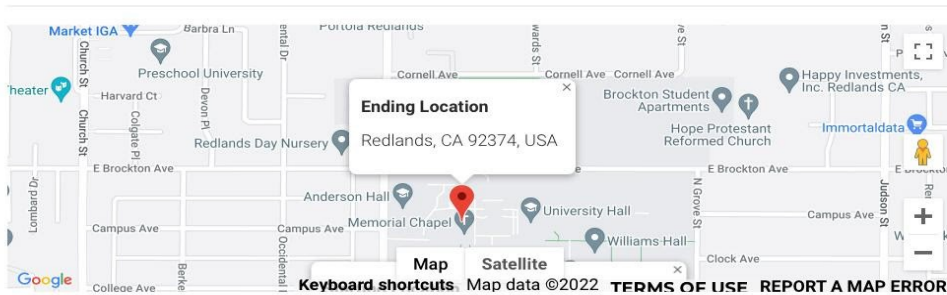

University Of Redlands Photowalk

DESCRIPTION DISCUSSION

DATE/TIME
Saturday, August 13th, 2022 | 12:00pm - 1:00pm

WHERE WE WILL MEET
Steps of University of Redlands Administration Building 1200 E. Colton Ave. Redlands Ca.

WHERE THE WALK WILL END
University of Redlands Memorial Chapel

ABOUT THIS WALK

Photo Walk will consist of photographing variety of building architecture, statues and opportunities as they present themselves

[EDIT WALK](#)