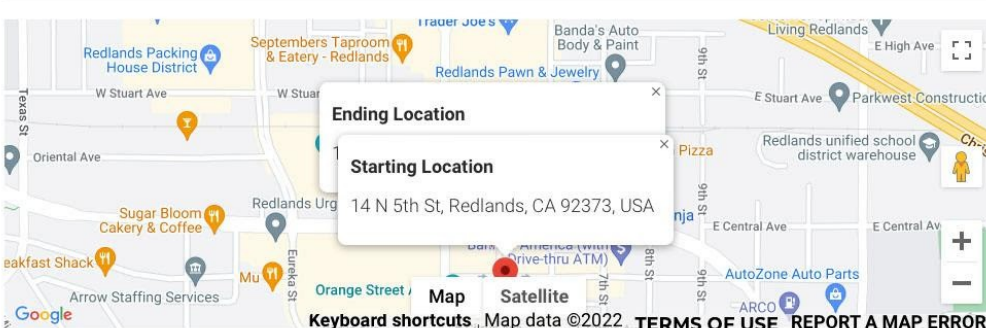

Redlands California Downtown Walk

DESCRIPTION DISCUSSION ROSTER

DATE/TIME
Saturday, August 13th, 2022 | 10:00am - 11:00am

WHERE WE WILL MEET
Redlands Visitor Center

WHERE THE WALK WILL END
Ed Hales Park

ABOUT THIS WALK

Meet at Redlands Visitor Center 14 N. 5th St. Walk the downtown area of Redlands, CA. & Umbrella Alley Photographing interesting items in the area Walk lead by Bruce Herwig

[EDIT WALK](#)