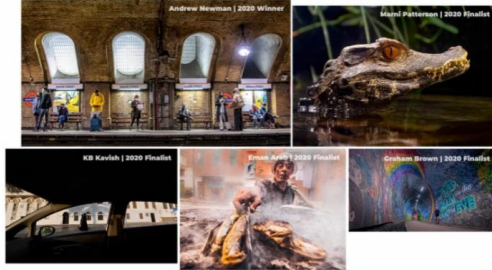

Redlands Camera Club

Hosting

Kelby One Photo Walk

Aug. 13, 2022

Downtown Redlands 10 AM

University of Redlands 12 PM

For information about photo walks call
760 486-5269

or

sign up at Kelby One Worldwide Photowalk

Find A Photo Walk® Near You

Redlands, CA, USA

Map Satellite

ENABLE MAP FILTERING

PHOTO WALKS

- UNIVERSITY OF REDLANDS PHOTOWALK
LEADER: BRUCE HERWIG III
LOCATION: REDLANDS, CA, US
[VIEW WALK](#)
- REDLANDS CALIFORNIA DOWNTOWN WALK
LEADER: RUSSELL TROZEMA
LOCATION: REDLANDS, CA, US
[VIEW WALK](#)